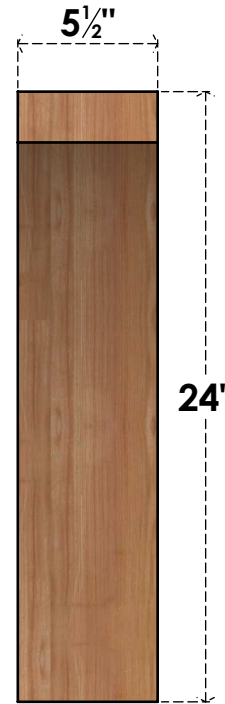

BRC06X16X24THR00SWR

5 1/2"W X 16"D X 24"H THORTON SMOOTH BRACE, WESTERN RED CEDAR

SIDE

FRONT

EKENA MILLWORK
 2300 WEST MAIN ST.
 CLARKSVILLE, TX 75426
 TOLL FREE: 866-607-0453
 WWW.EKENAMILLWORK.COM

NOTES

1. INSTALLATION TO BE COMPLETED IN ACCORDANCE WITH MANUFACTURER'S SPECIFICATIONS.
2. DRAWING MAY NOT BE TO SCALE
3. THIS DRAWING IS INTENDED FOR DESIGN AND PLANNING PURPOSES ONLY.
4. ALL INFORMATION CONTAINED HEREIN WAS CURRENT AT THE TIME OF DEVELOPMENT BUT MUST BE REVIEWED AND APPROVED BY THE PRODUCT MANUFACTURER TO BE CONSIDERED ACCURATE.
5. PRODUCTS ARE NOT KILN DRIED. THIS ITEM IS UNIQUE AND WILL CONTAIN THE NATURAL VARIATIONS THAT THE WOOD SPECIES OFFERS. THIS MAY RESULT IN VARIATIONS UP TO 1/4"