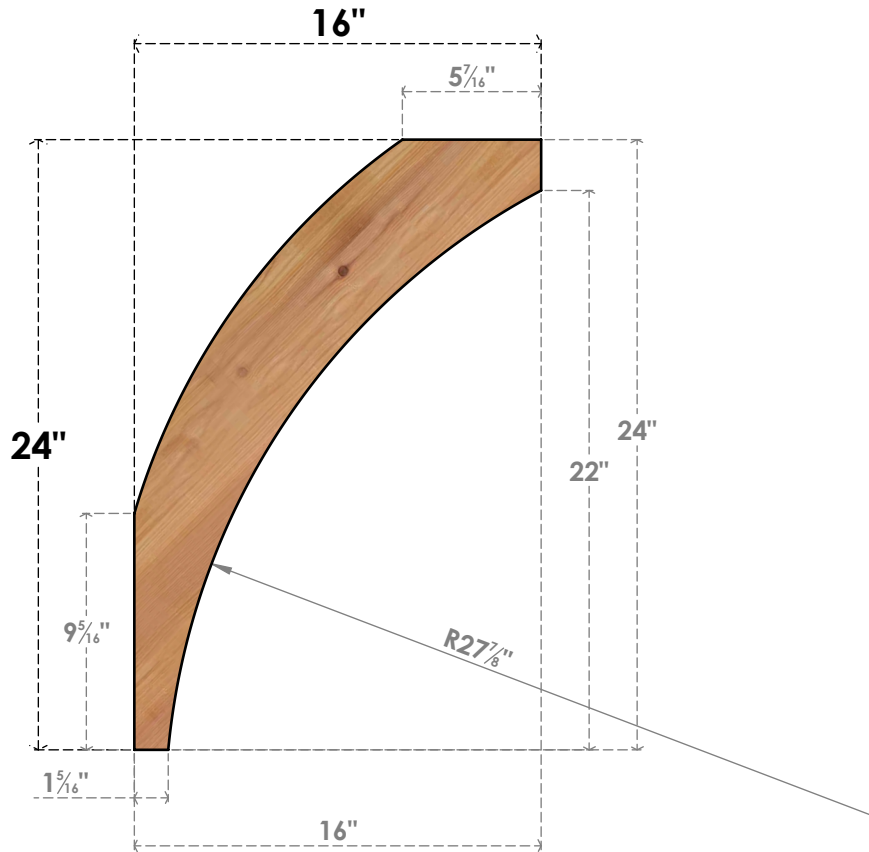

BRC06X16X24THR00SWR

5 1/2"W X 16"D X 24"H THORTON SMOOTH BRACE, WESTERN RED CEDAR

SIDE

FRONT

EKENA MILLWORK
 2300 WEST MAIN ST.
 CLARKSVILLE, TX 75426
 TOLL FREE: 866-607-0453
 WWW.EKENAMILLWORK.COM

NOTES

1. INSTALLATION TO BE COMPLETED IN ACCORDANCE WITH MANUFACTURER'S SPECIFICATIONS.
2. DRAWING MAY NOT BE TO SCALE
3. THIS DRAWING IS INTENDED FOR DESIGN AND PLANNING PURPOSES ONLY.
4. ALL INFORMATION CONTAINED HEREIN WAS CURRENT AT THE TIME OF DEVELOPMENT BUT MUST BE REVIEWED AND APPROVED BY THE PRODUCT MANUFACTURER TO BE CONSIDERED ACCURATE.
5. PRODUCTS ARE NOT KILN DRIED. THIS ITEM IS UNIQUE AND WILL CONTAIN THE NATURAL VARIATIONS THAT THE WOOD SPECIES OFFERS. THIS MAY RESULT IN VARIATIONS UP TO 1/4"